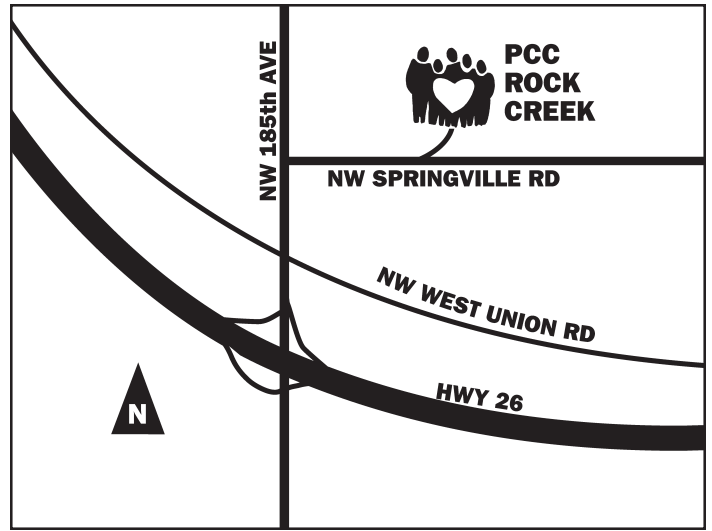

ST. JUAN DIEGO PARISH BOUNDARIES

Until a permanent location is established, St. Juan Diego Parish, the new Catholic community in Washington County, will hold Sunday Masses at 9:30 am on the PCC Rock Creek Campus. It is located north of Highway 26, on Springville Road, just off NW 185th Avenue.

Sunday Masses will be held in Building 5 - the gymnasium. Park in the adjoining lot and follow the signs!