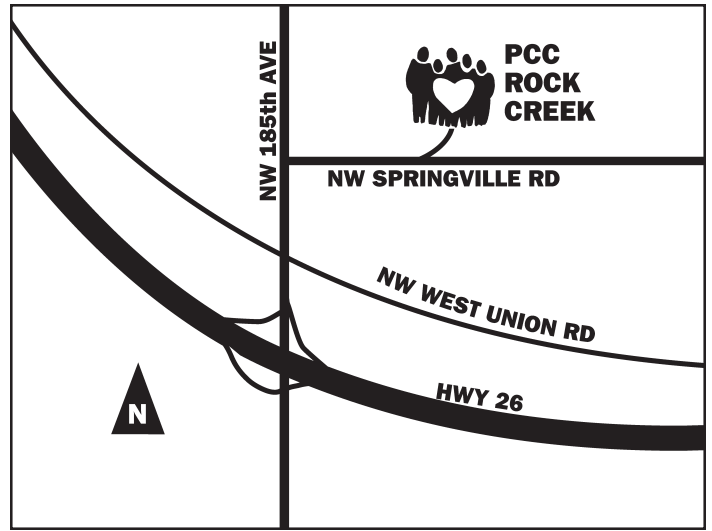

**ST. JUAN DIEGO PARISH BOUNDARIES**

Until a permanent location is established, St. Juan Diego Parish, the new Catholic community in Washington County, will hold Sunday Masses at 9:30 am on the PCC Rock Creek Campus. It is located north of Highway 26, on Springville Road, just off NW 185th Avenue.

Sunday Masses will be held in Building 5 - the gymnasium. Park in the adjoining lot and follow the signs!

**ENTRANCE TO PCC ROCK CREEK**