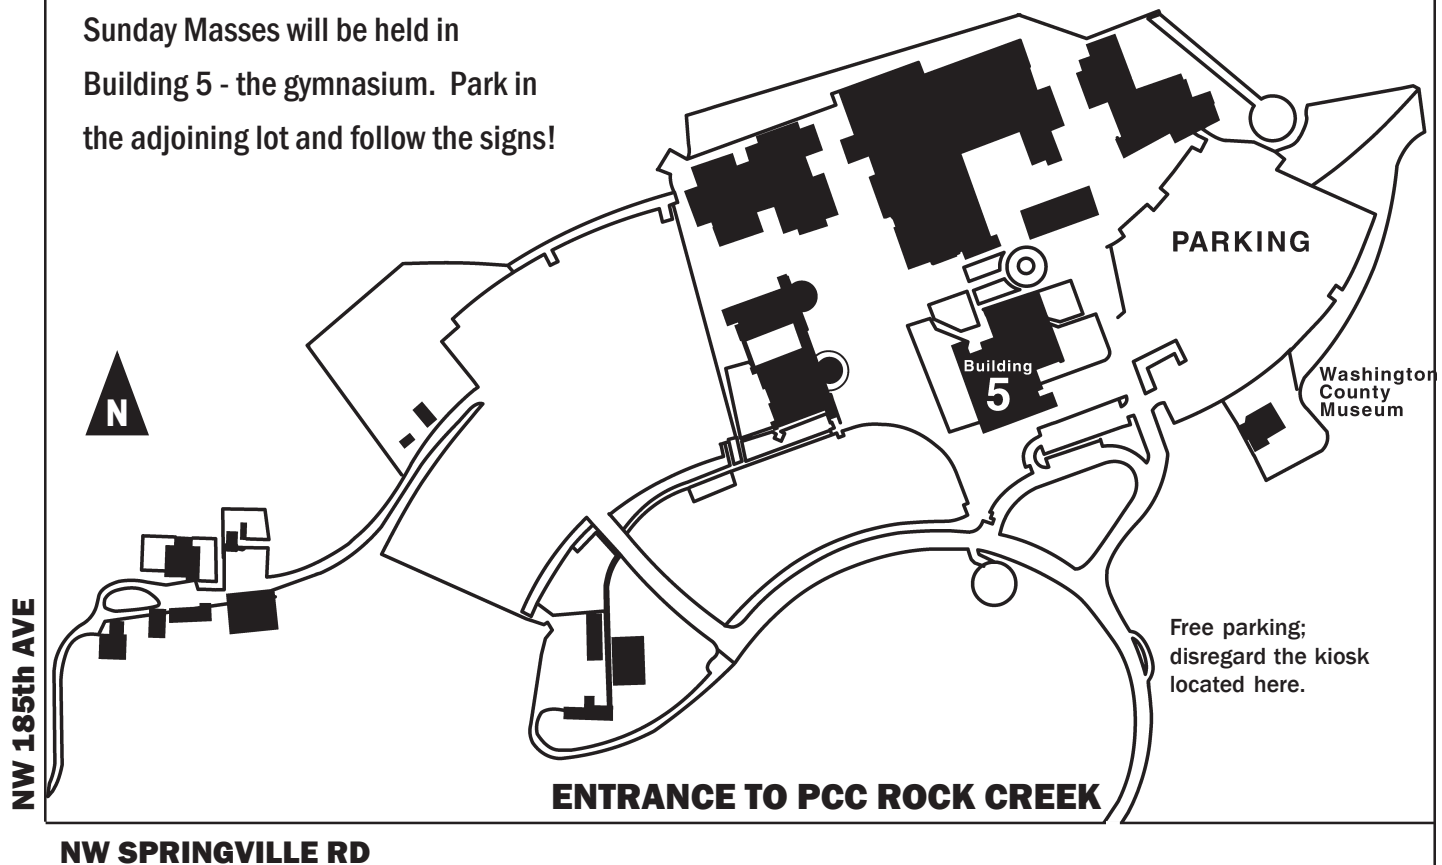

**ST. JUAN DIEGO PARISH BOUNDARIES**

Until a permanent location is established, St. Juan Diego Parish, the new Catholic community in Washington County, will hold Sunday Masses at 9:30 am on the PCC Rock Creek Campus. It is located north of Highway 26, on Springville Road, just off NW 185th Avenue.

Sunday Masses will be held in Building 5 - the gymnasium. Park in the adjoining lot and follow the signs!

**ENTRANCE TO PCC ROCK CREEK**